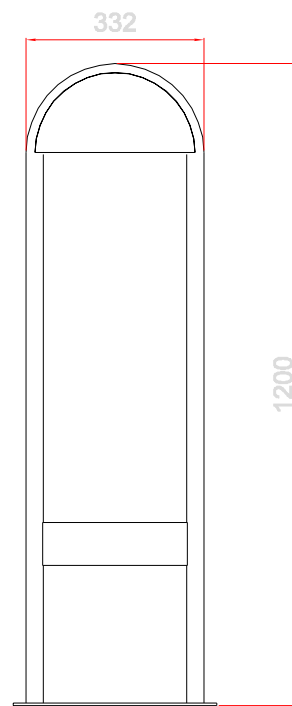

LumenLight ApS
Kirstinehøj 57
2770 Kastrup
Danmark

Bolero stander

EN60598/CEM2001/108/CE

Power: 230V-50Hz
IK08-IP20/IP44
Temp: -20° C/+50° C
Socked: LED-Platta
Lighth source: LED
PC Diffuser/Steel house

Maxi