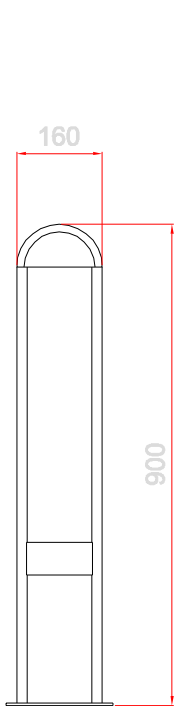

LumenLight ApS
Kirstinehøj 57
2770 Kastrup
Danmark

Bolero stander

EN60598/CEM2001/108/CE

Power: 230V-50Hz
IK08-IP20/IP44
Temp: -20° C/+50° C
Socked: LED-Platta
Lighth source: LED
PC Diffuser/Steel house

Mini