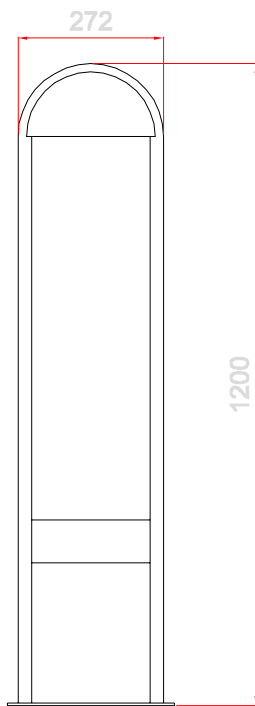

LumenLight ApS
Kirstinehøj 57
2770 Kastrup
Danmark

Bolero stander

EN60598/CEM2001/108/CE

Power: 230V-50Hz
IK08-IP20/IP44
Temp: -20° C/+50° C
Socked: LED-Platta
Lighth source: LED
PC Diffuser/Steel house

Mini